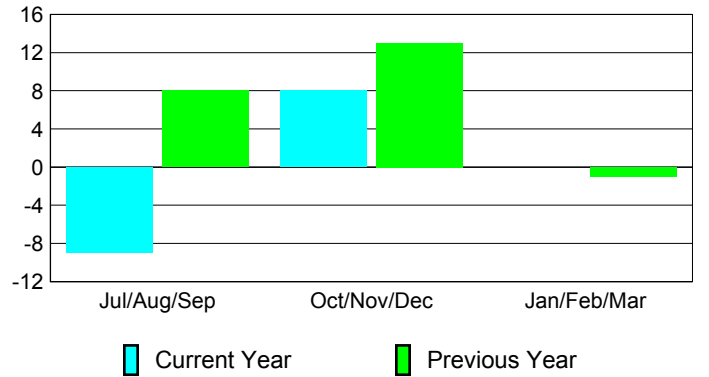

Gender Comparison 2012-2013

Jul/Aug/Sep

Oct/Nov/Dec

Jan/Feb/Mar

Male

Female