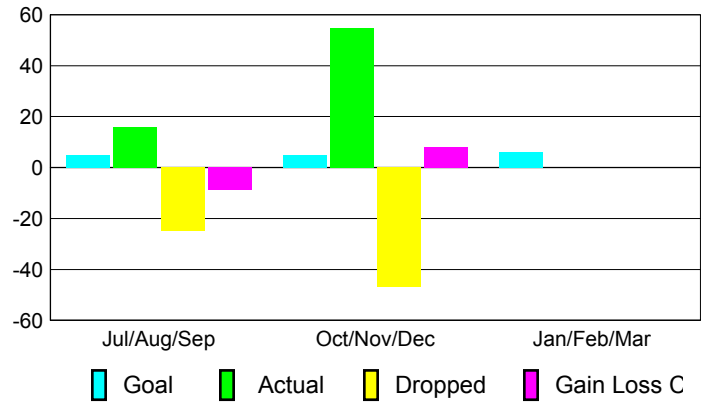

### YTD Status Quo Clubs 2012-2013

Status Quo Clubs Compared to Status Quo Members

## MEMBERSHIP

Membership Results  
2012-2013

Membership  
2011-2012

Month	Net Memb Goal	Actual New Memb	Actual Dropped Memb	Gain/Loss of Memb	Gain/Loss of Memb
Jul/Aug/Sep	5	16	-25	-9	8
Oct/Nov/Dec	5	55	-47	8	13
Jan/Feb/Mar	6				-1
<b>Totals</b>	<b>16</b>	<b>71</b>	<b>-72</b>	<b>-1</b>	<b>20</b>

### Membership Results 2012-2013

Goal, New, Dropped, Gain/Loss

### Comparison of Membership Gain/Loss

Current Year Compared to the Previous Year