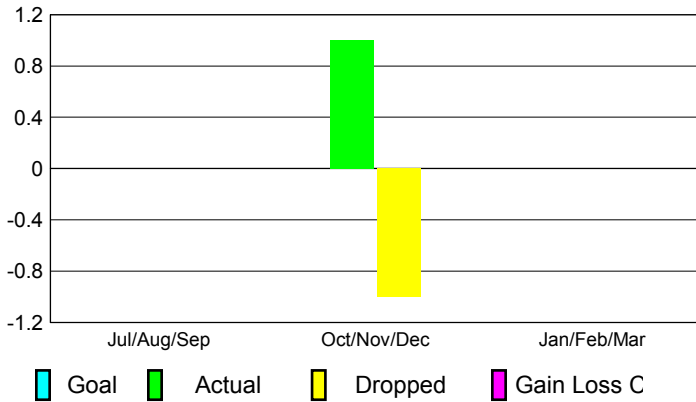

## CLUBS

Club Results  
2012-2013

Clubs  
2011-2012

Month	New Club Goal	Actual New Clubs	Actual Dropped Clubs	Gain/Loss of Clubs	Gain/Loss of Clubs
Jul/Aug/Sep	0	0	0	0	0
Oct/Nov/Dec	0	1	-1	0	0
Jan/Feb/Mar	0				0
<b>Totals</b>	<b>0</b>	<b>1</b>	<b>-1</b>	<b>0</b>	<b>0</b>

### Club Results 2012-2013

Goal, New, Dropped, Gain/Loss

### Comparison of Club Gain/Loss

Current Year Compared to the Previous Year